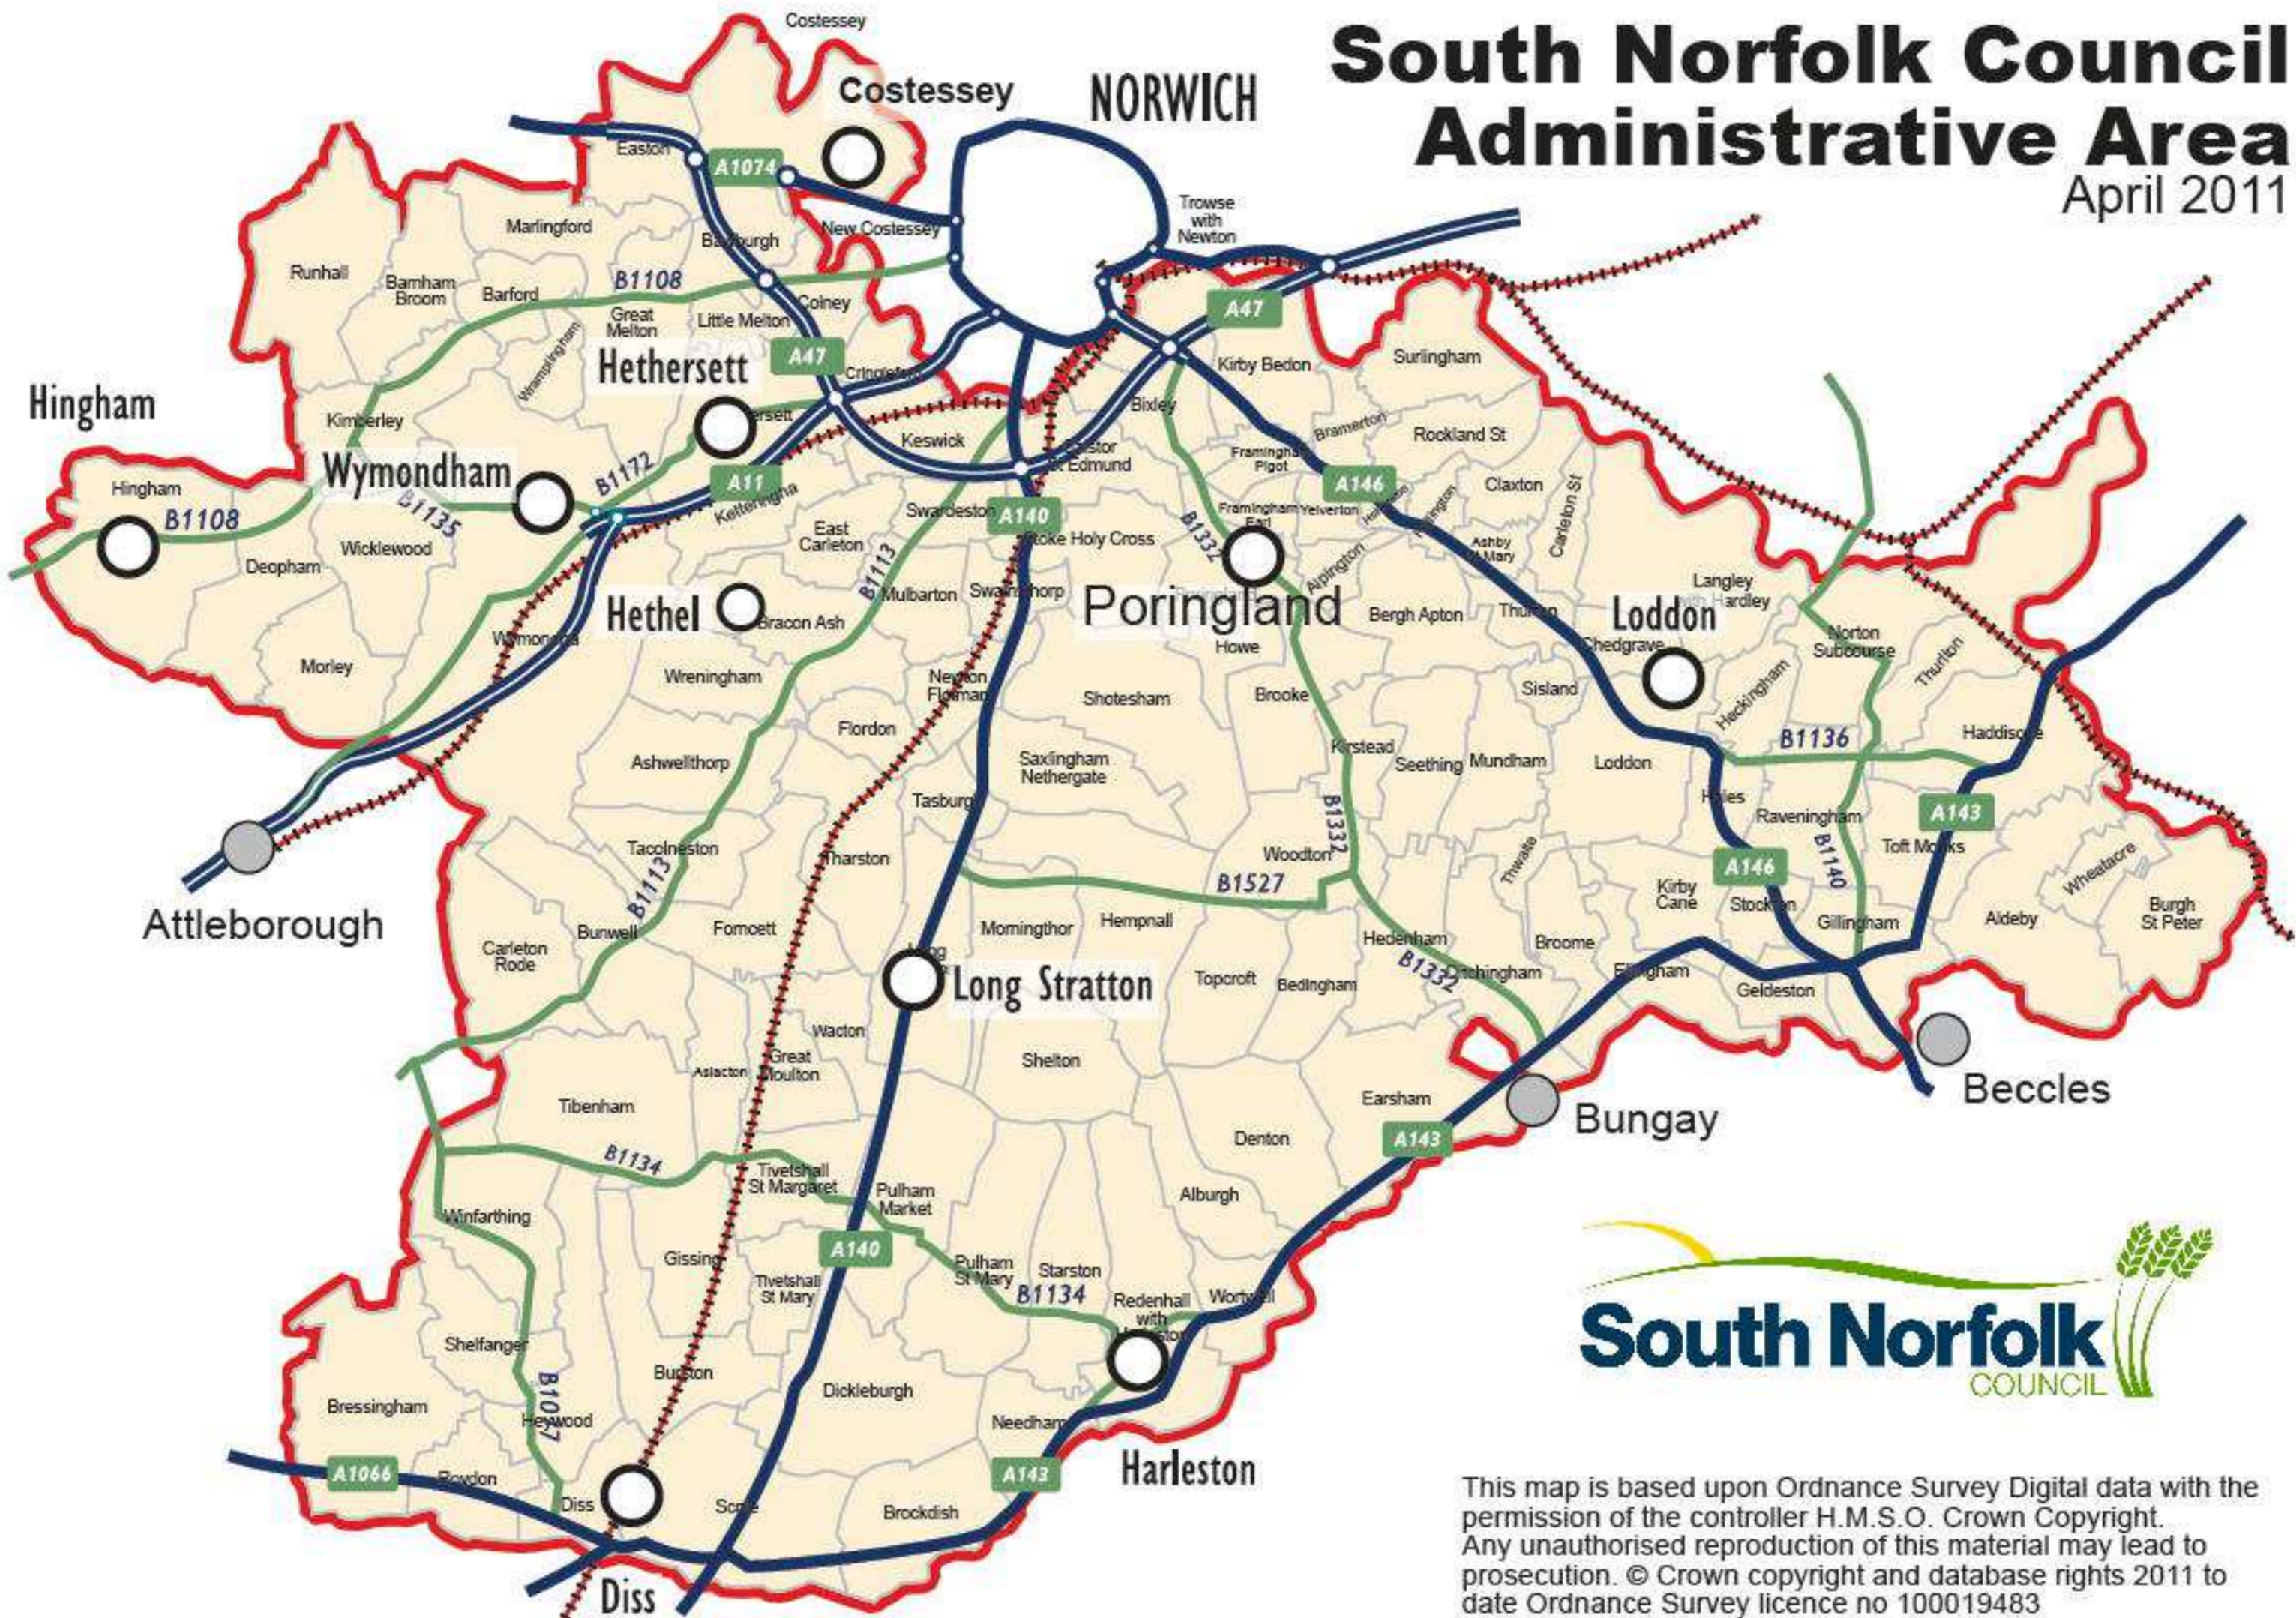

# South Norfolk Council Administrative Area

April 2011

This map is based upon Ordnance Survey Digital data with the permission of the controller H.M.S.O. Crown Copyright. Any unauthorised reproduction of this material may lead to prosecution. © Crown copyright and database rights 2011 to date Ordnance Survey licence no 100019483